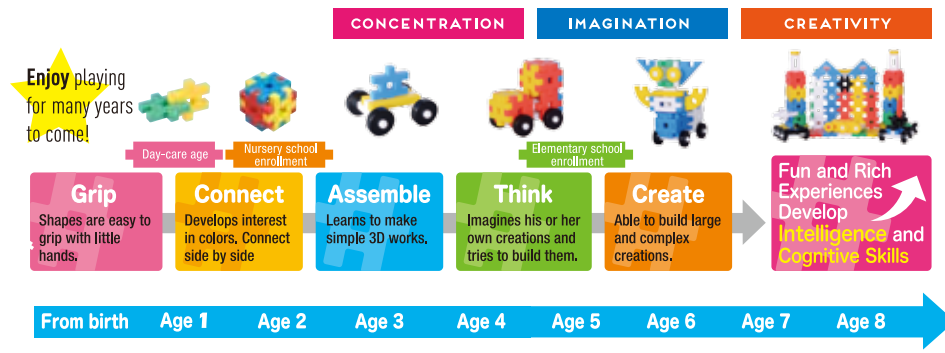

Do you know that GakkenBlock is very popular among many child-care centers and kindergartens?

There are limitless ways to play with Gakken Block, stimulating children's creativity and providing rich experiences.

Key features of Gakken Block

"DESIGNED TO ENJOY FOR MANY YEARS"

"ENABLES CHILDREN TO PLAY IN THEIR OWN WAYS"

Gakken Block can meet EN71 standard. Gakken Block! Designed in Tokyo, Japan.

9 SHAPES, TOTAL 300PCS

PARTS NO.	1	2	6	8	9	10	13	15	16									
SHAPE																		
COLOR	Blue	Red	White	Yellow	Green	Black	Yellow	Blue	Red	Yellow	Red	White	Yellow	Green	Yellow	Black	White	Blue
QUANTITY	44	44	36	36	40	12	8	4	4	4	4	4	4	4	16	16	8	12

Caution!
To Parent/Guardian: Read Carefully

- The container bag (the "Bag", hereafter) is not a part of toy and can be dangerous to the babies and children. Please keep this Bag away from them to avoid the possibility of suffocation.
- Please ensure the adequate parental supervision while a child is playing with this product.
- Please discard any parts when inflicting any damages to them, and do not allow children to even touch them.
- Please do not throw or kick any parts. This act may inflict injury to other person.
- This product is designed for indoor use only.
- Please try cleaning up the parts after playing.
- Please do not play or put any parts in water. When water gets in a part, it may cause it to get bulged up and become very hard to pull the parts apart for disassembling.
- Please retain these information for the future reference for the long-time use.

Do not step on pieces

CE

Gakken

Room 1201, Fourseas Buildings,
208-212 Nathan Road, Kowloon,
Hong Kong.

<http://www.gakkenhk.com.hk/>
E-mail: info@gakkenhk.com.hk